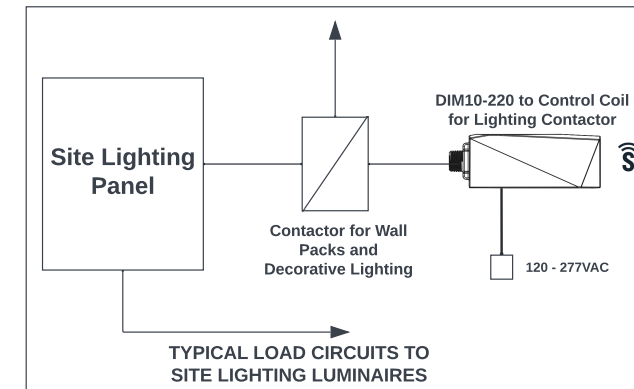

ICON LEGEND

-  SNAP WIRELESS
-  WIFI
-  VERIZON LTE

SYNAPSE LIGHTING CONTROL PARKING LOT & GARAGE

Site Controllers (Gateways)

BMS Gateway

LUMINAIRE CONTROLLERS

NOTES:

1. Light Fixtures are controlled wirelessly from CBSSW-450-002 over the SNAP wireless network
2. The CBSSW-450-002 can be connected to the Internet via Ethernet port OR Verizon 4G network. This is required for remote access and Cloud Features. Energy Insights, Power Graphing.
3. The CBSSW-450-002 emits a WiF for local access only. It is possible to connect the CBSSW-450-002 to Internet or local network via WiFi.
4. The Synapse lighting controllers are embedded inside the light fixtures or the LED driver box by the light fixture manufacturer. No additional site wiring is required for the lighting controllers.

LUMINAIRE CONTROLLERS & SWITCHES

ADDITIONAL LIGHTING

Name: LIGHTING CONTROL SYSTEM	Date: 10/09/2023	Drawn: DAVIDSON	Notes:	 
Project: SimplySNAP Hardware	Scale: NA	Rev: E		