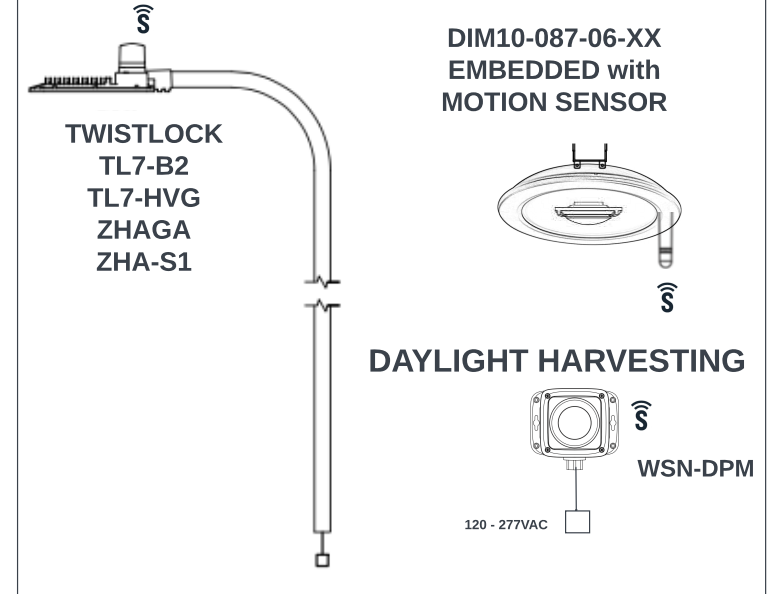

ICON LEGEND

-  SNAP WIRELESS
-  WIFI
-  VERIZON LTE

SYNAPSE LIGHTING CONTROL PARKING LOT & GARAGE

Site Controllers (Gateways)

BMS Gateway

LUMINAIRE CONTROLLERS

NOTES:

1. Light Fixtures are controlled wirelessly from CBSSW-450-002 over the SNAP wireless network
2. The CBSSW-450-002 can be connected to the Internet via Ethernet port OR Verizon 4G network. This is required for remote access and Cloud Features. Energy Insights, Power Graphing.
3. The CBSSW-450-002 emits a WiF for local access only. It is possible to connect the CBSSW-450-002 to Internet or local network via WiFi.
4. The Synapse lighting controllers are embedded inside the light fixtures or the LED driver box by the light fixture manufacturer. No additional site wiring is required for the lighting controllers.

LUMINAIRE CONTROLLERS & SWITCHES

ADDITIONAL LIGHTING

Name: LIGHTING CONTROL SYSTEM	Date: 10/09/2023	Drawn: DAVIDSON	Notes:	 
Project: SimplySNAP Hardware	Scale: NA	Rev: E		