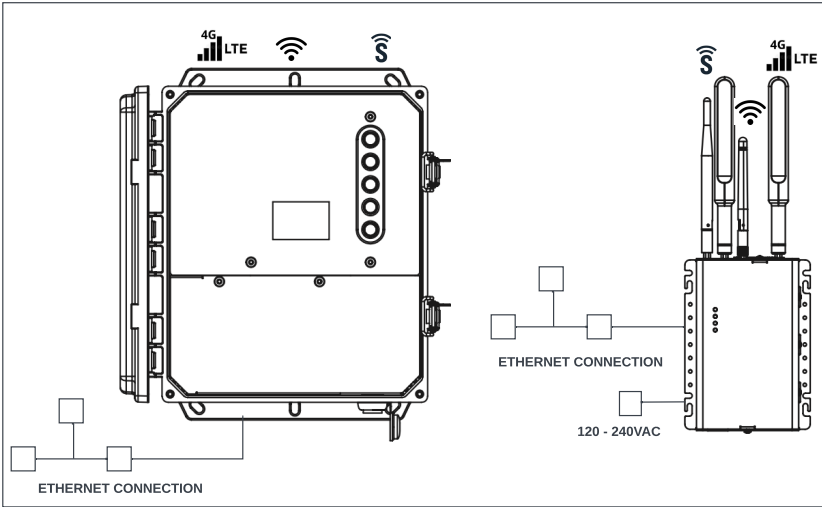

ICON LEGEND

-  SNAP WIRELESS
-  WIFI
-  VERIZON LTE

SYNAPSE LIGHTING CONTROL PARKING LOT & GARAGE

Site Controllers (Gateways)

BMS Gateway

LUMINAIRE CONTROLLERS

NOTES:

1. Light Fixtures are controlled wirelessly from CBSSW-450-002 over the SNAP wireless network
2. The CBSSW-450-002 can be connected to the Internet via Ethernet port OR Verizon 4G network. This is required for remote access and Cloud Features. Energy Insights, Power Graphing.
3. The CBSSW-450-002 emits a WiF for local access only. It is possible to connect the CBSSW-450-002 to Internet or local network via WiFi.
4. The Synapse lighting controllers are embedded inside the light fixtures or the LED driver box by the light fixture manufacturer. No additional site wiring is required for the lighting controllers.

LUMINAIRE CONTROLLERS & SWITCHES

ADDITIONAL LIGHTING

Name: LIGHTING CONTROL SYSTEM	Date: 10/09/2023	Drawn: DAVIDSON	Notes:	 
Project: SimplySNAP Hardware	Scale: NA	Rev: E		