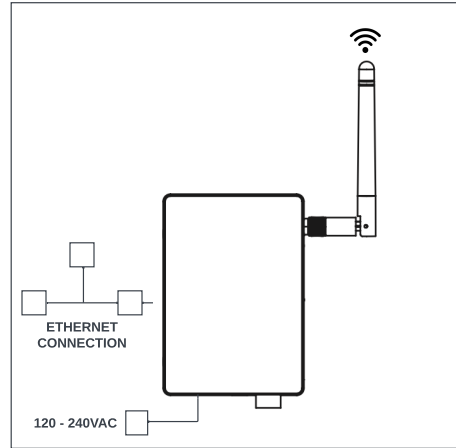

ICON LEGEND

-  SNAP WIRELESS
-  WIFI
-  VERIZON LTE

SYNAPSE LIGHTING CONTROL PARKING LOT & GARAGE

Site Controllers (Gateways)

BMS Gateway

LUMINAIRE CONTROLLERS

NOTES:

1. Light Fixtures are controlled wirelessly from CBSSW-450-002 over the SNAP wireless network
2. The CBSSW-450-002 can be connected to the Internet via Ethernet port OR Verizon 4G network. This is required for remote access and Cloud Features. Energy Insights, Power Graphing.
3. The CBSSW-450-002 emits a WiF for local access only. It is possible to connect the CBSSW-450-002 to Internet or local network via WiFi.
4. The Synapse lighting controllers are embedded inside the light fixtures or the LED driver box by the light fixture manufacturer. No additional site wiring is required for the lighting controllers.