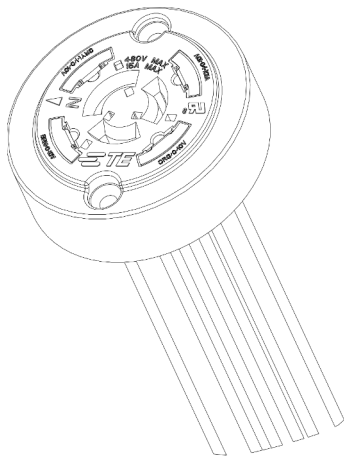

HIGH VOLTAGE TWIST LOCK CONTROLLER WIRING DIAGRAM

**C136.41 SOCKET
BOTTOM VIEW**

**C136.41 SOCKET
TOP VIEW**

Name: HV TWIST LOCK Wiring Diagram	Date: 07/29/2020	Drawn: MD	Notes: Cap all unused wires.	Synapse Wireless 6723 Odyssey Dr Huntsville, AL 35806
Project: SimplySNAP Hardware	Scale: NA	Rev: E		