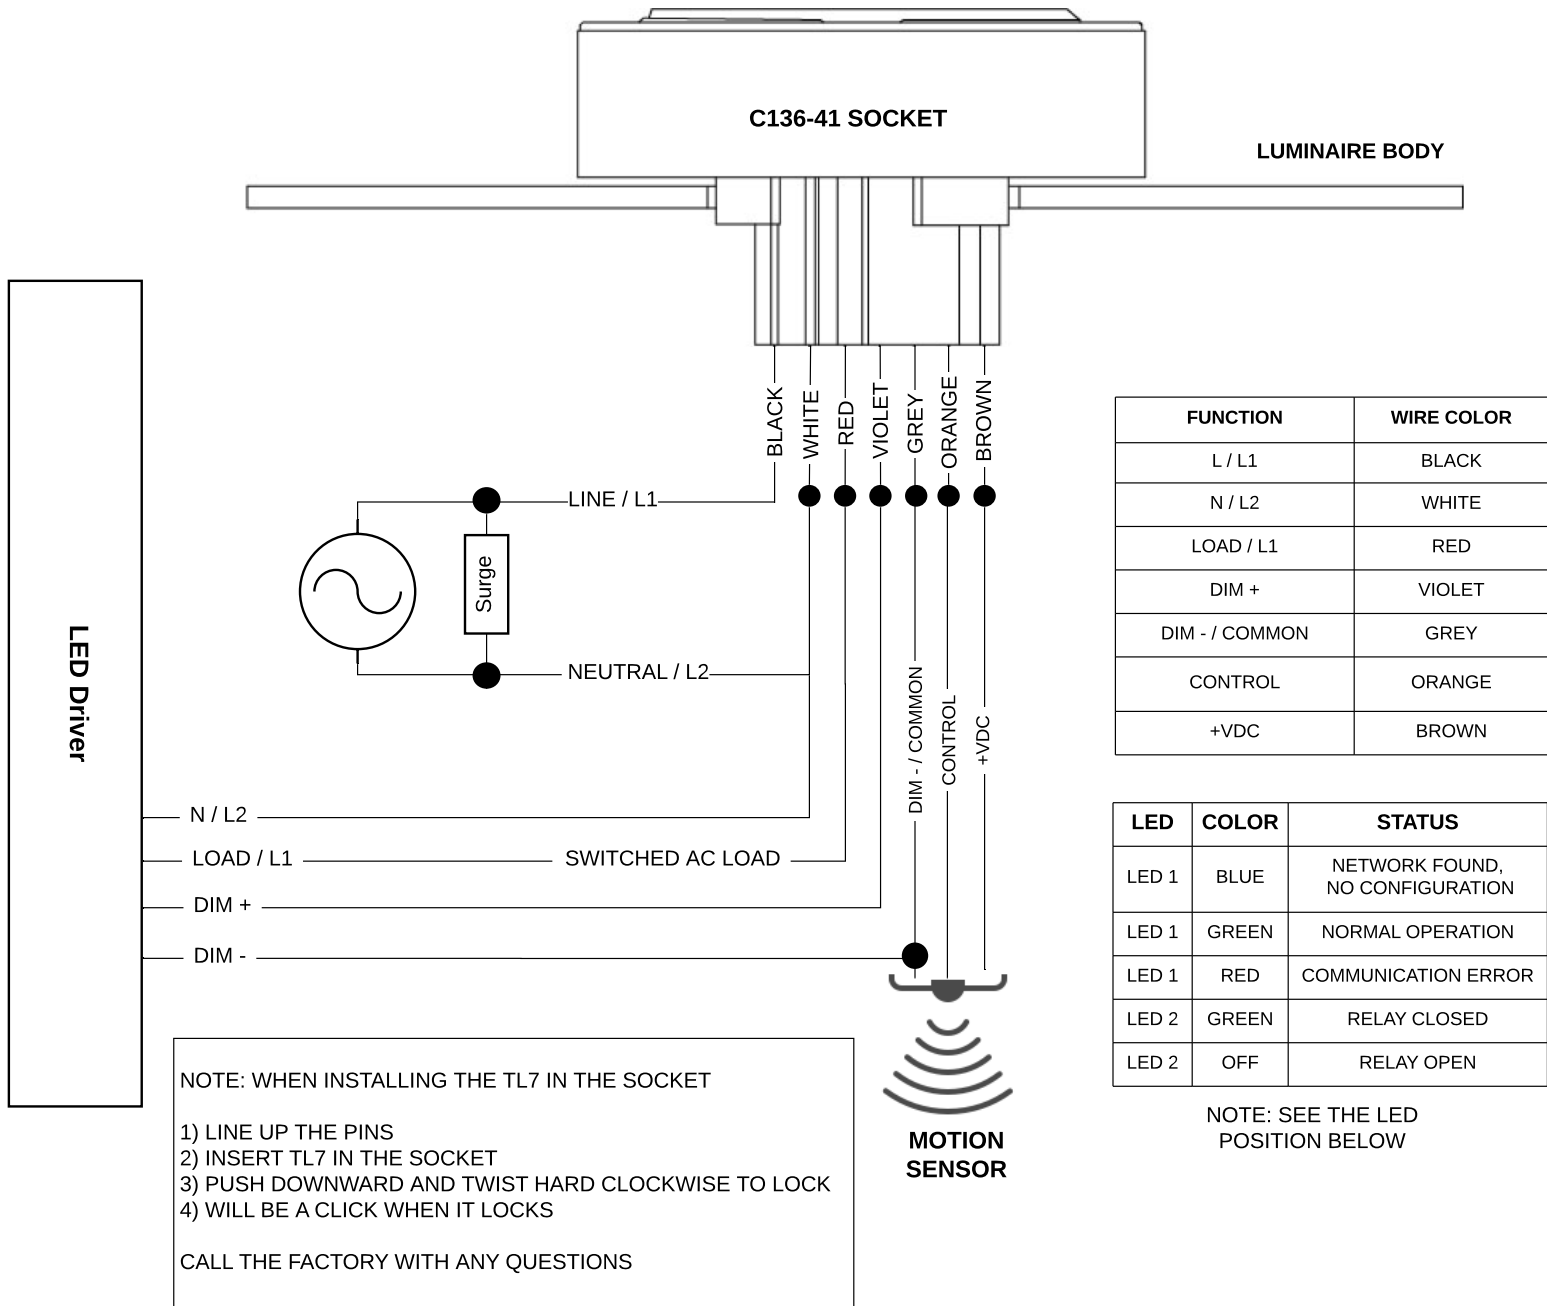

HIGH VOLTAGE TWIST LOCK CONTROLLER WIRING DIAGRAM

**C136.41 SOCKET
BOTTOM VIEW**

**C136.41 SOCKET
TOP VIEW**

Name: HV TWIST LOCK Wiring Diagram	Date: 07/29/2020	Drawn: MD	Notes: Cap all unused wires.	Synapse Wireless 6723 Odyssey Dr Huntsville, AL 35806
Project: SimplySNAP Hardware	Scale: NA	Rev: E		