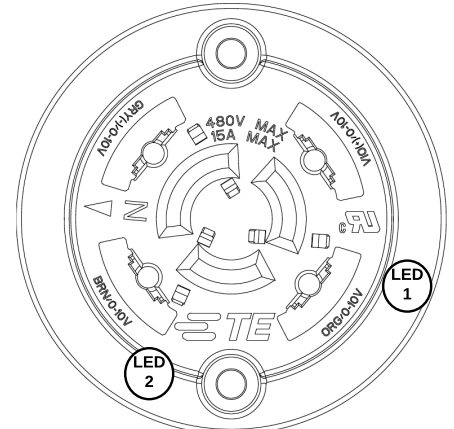

HIGH VOLTAGE TWIST LOCK CONTROLLER WIRING DIAGRAM

**C136.41 SOCKET
BOTTOM VIEW**

**C136.41 SOCKET
TOP VIEW**

Name: HV TWIST LOCK Wiring Diagram	Date: 07/29/2020	Drawn: MD	Notes: Cap all unused wires.	Synapse Wireless 6723 Odyssey Dr Huntsville, AL 35806
Project: SimplySNAP Hardware	Scale: NA	Rev: E		